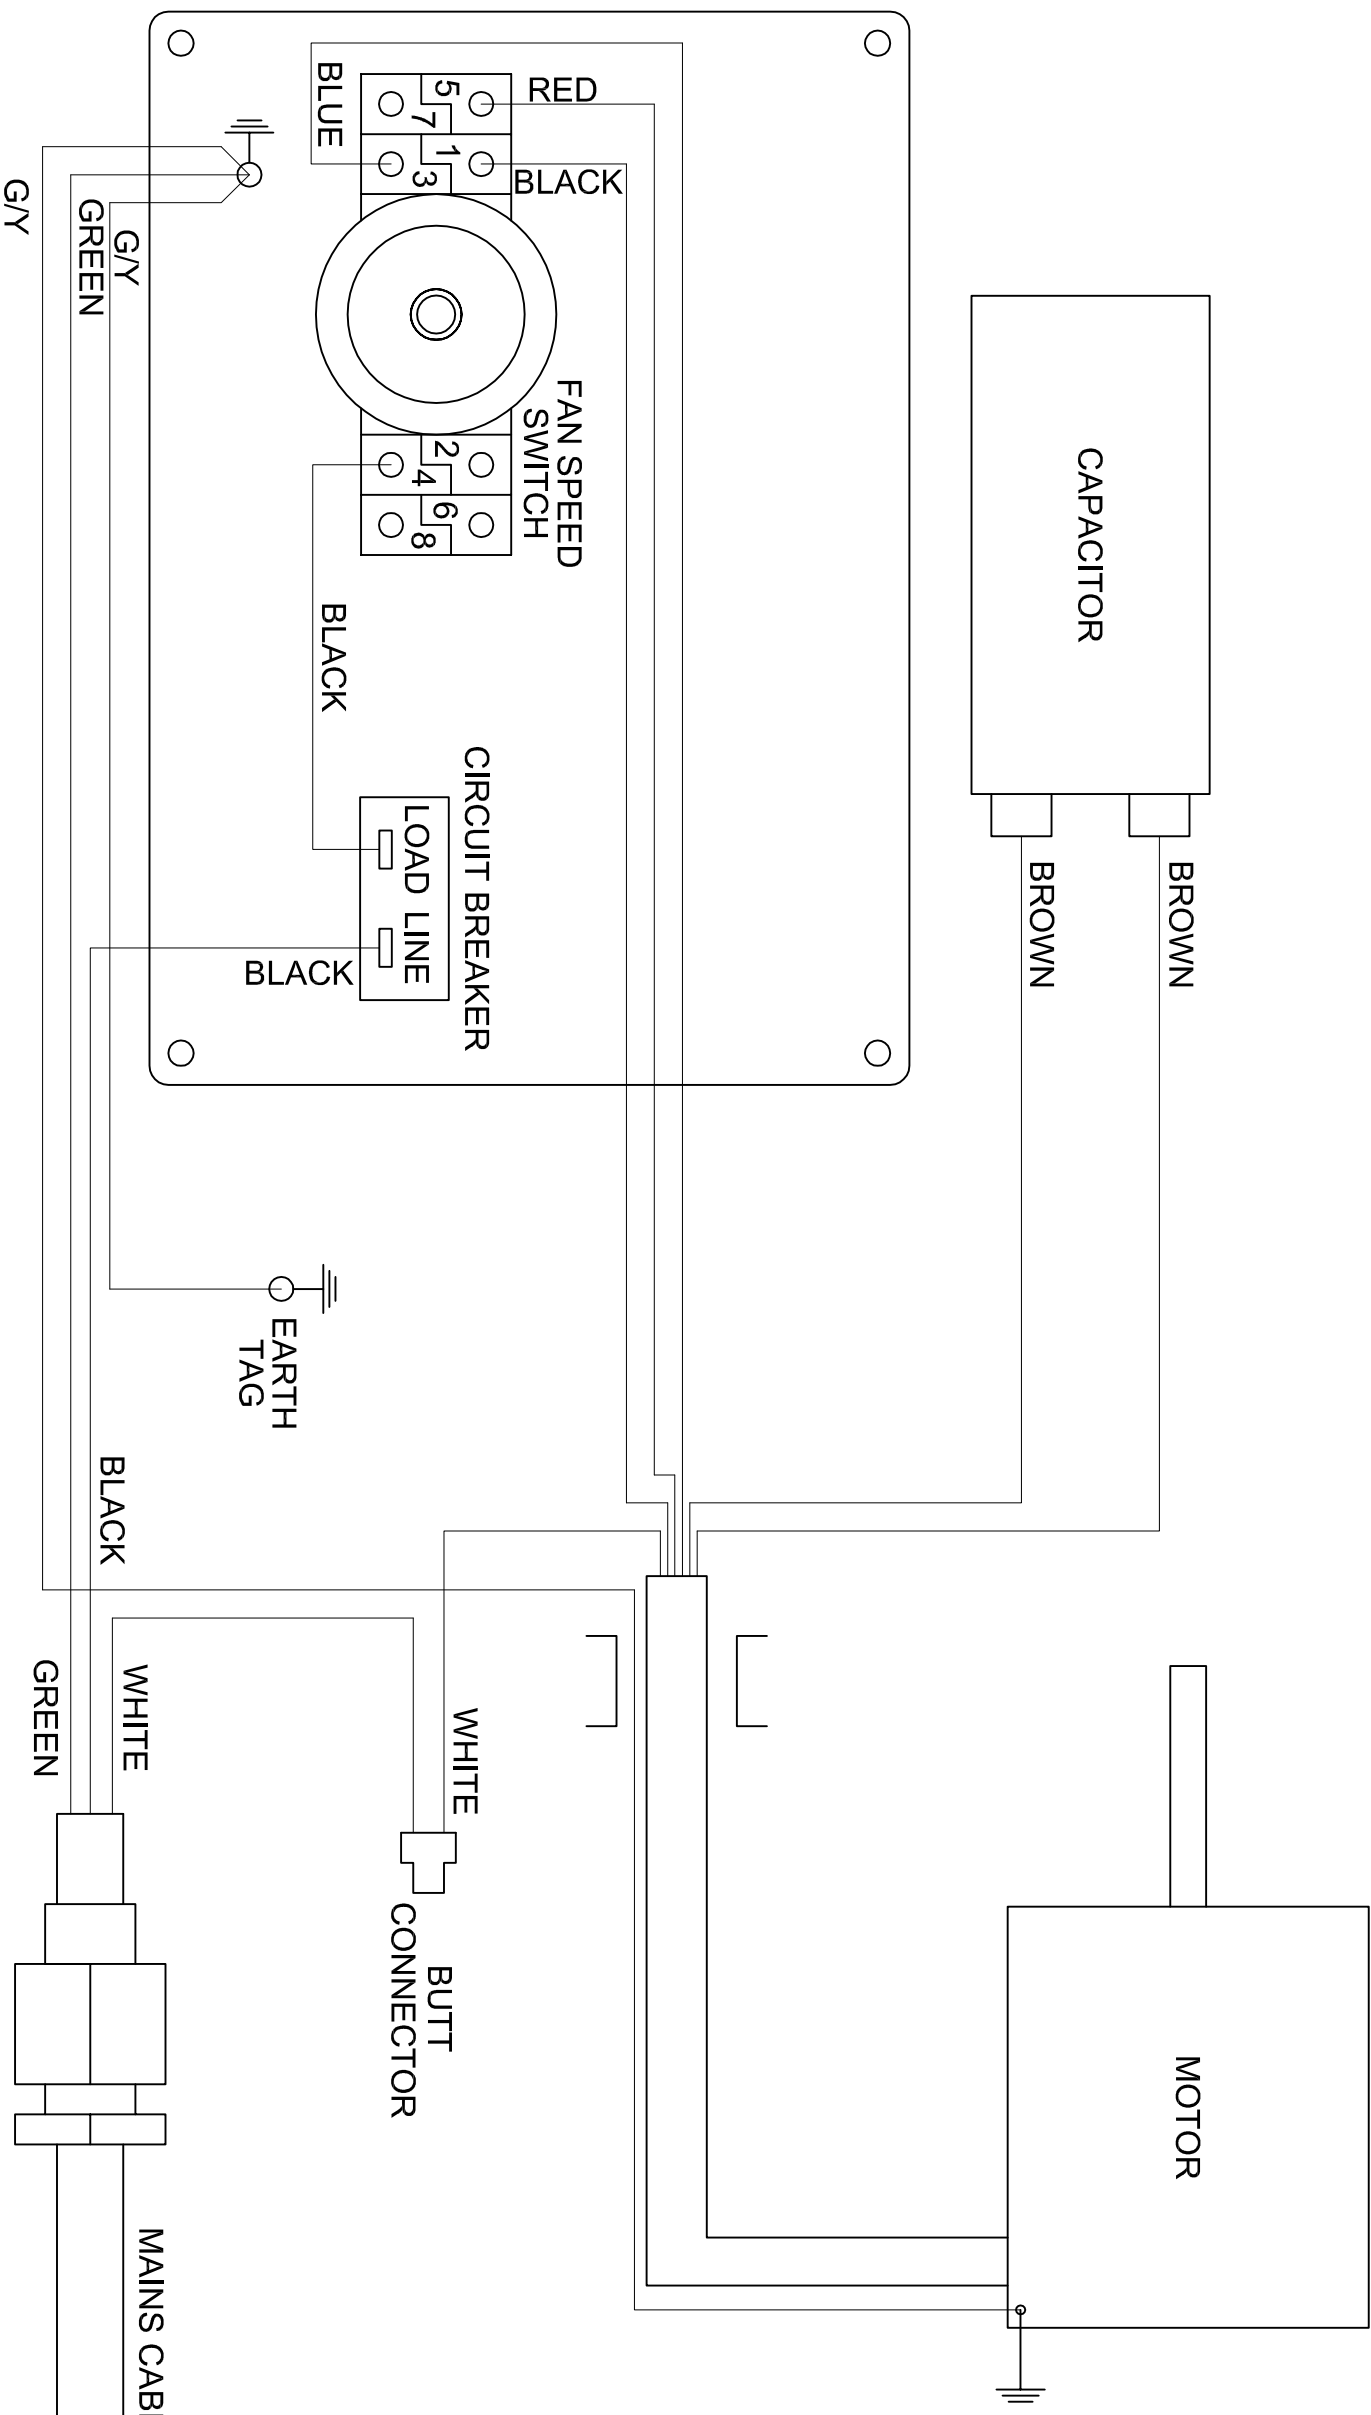

ISSUE	DATE	AMENDMENTS
1	13/08/13	ORIGINAL
2	24/10/13	ROTARY SWITCH CORRECTED - WDA
3	01/11/13	PRODUCTION BUILD UPDATE - WDA

		1997 LTD		BISHOP AUCKLAND Co. DURHAM ENGLAND		TITLE WIRING DIAGRAM - AIRMOVER - US	
3RD ANGLE PROJECTION DO NOT SCALE IF IN DOUBT ASK		DIMENSIONS IN m.m. TOLERANCES UNLESS OTHERWISE STATED		MATERIAL ---		FINISH ---	
0 0.0 0.00		± 1 ± 0.25 ± 0.05		DRAWN : W DAGLISH		DRG.NO. 5010346	
ANGULAR 0.5 DEGREE		CAD SCALE : N/A		SHEET 1 OF 1		A 3	